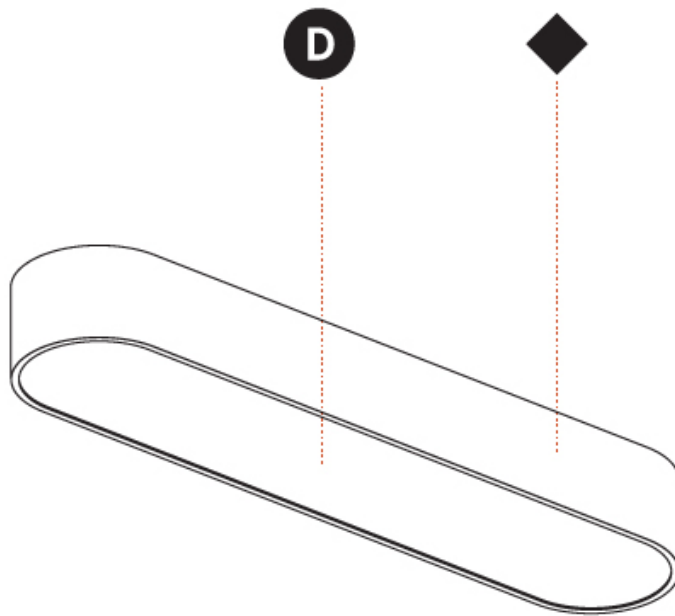

A32968-

PROJECT

TYPE

SPECIFIER

QUANTITY

DATE